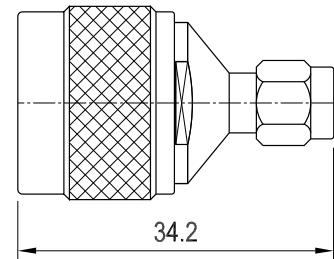

SMA Plug to TNC Jack

Part number 1A-144

SMA Plug to BNC Plug

Part number 1A-151

SMA Plug to BNC Jack

Part number 1A-152

Between Series ADAPTORS

❖ SMA to BNC / N

SMA Plug to BNC Jack

Part number 1A-153

SMA Jack to BNC Jack

Part number 1A-154

SMB Jack to BNC Plug

Part number 1A-251

SMA Plug to N Plug

Part number 1A-131

SMA Jack to N Plug

Part number 1A-132

SMA Plug to N Jack

Part number 1A-133

❖ SMA / SMB to N

SMA Jack to N Jack

Part number 1A-134

SMA Jack to N Jack