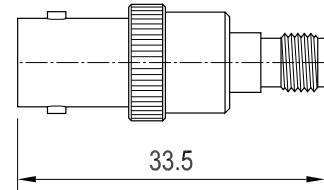

SMA Jack to BNC Jack