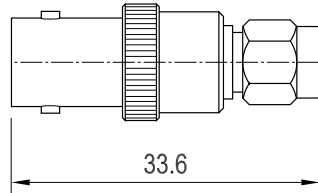

Between Series ADAPTORS

❖ SMA to BNC / N

SMA Plug to BNC Jack