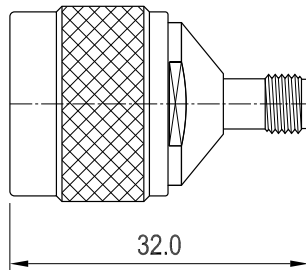

SMA Plug to TNC Jack

Part number 1A-144

SMA Plug to BNC Plug

Part number 1A-151

SMA Plug to BNC Jack

Part number 1A-152

Between Series ADAPTORS

❖ SMA to BNC / N

SMA Plug to BNC Jack

Part number 1A-153

SMA Jack to BNC Jack

Part number 1A-154

SMB Jack to BNC Plug

Part number 1A-251

SMA Plug to N Plug

Part number 1A-131

SMA Jack to N Plug

Part number 1A-132

SMA Plug to N Jack

Part number 1A-133

❖ SMA / SMB to N

SMA Jack to N Jack

Part number 1A-134

SMA Jack to N Jack